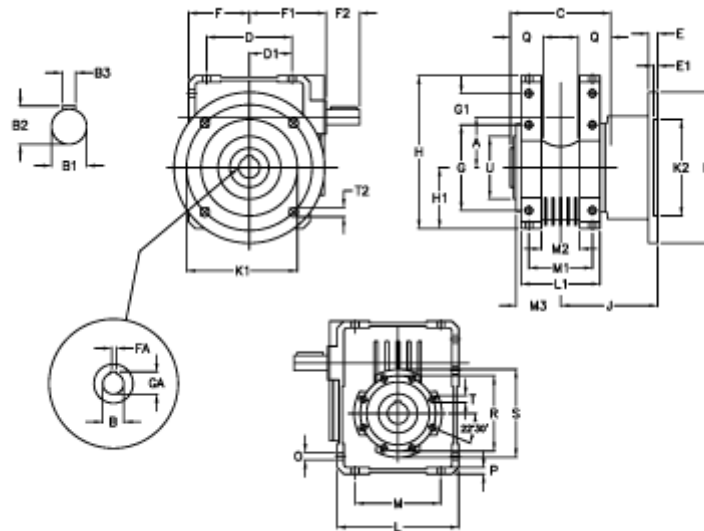

Article number: 3922110100400

Description: Worm gear with solid input shaft  
W 110UF1-100-HS unassembled

## Measures

A = 110.10	Description = W110UF-xx-P80 B5	G1 = 58.0	L = 250	Q = 45
B = 42	E = 20	GA = 45.3	L1 = 143	R = 165
B1 = 25	E1 = 12	H = 308.0	M = 184	S = 200
B2 = 28.0	F = 125.0	H1 = 125.0	M1 = 115	T = M12x19
B3 = 8	F1 = 157.0	J = 179.5	M2 = 69	T2 = 13.0
C = 155	F2 = 60	K = 280	M3 = 73.0	U = 130
D = 174.0	FA = 12	K1 = 230	O = 14.0	
D1 = 82.0	G = 184	K2 = 170	P = 14	